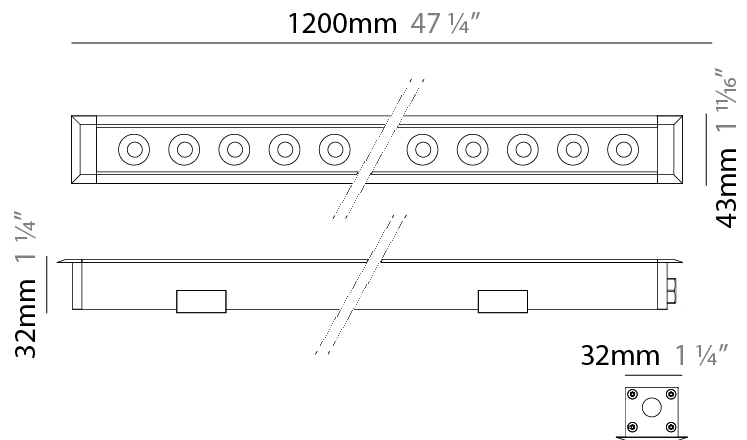

MINI CORNICHE RECESSED

E91639- _____ - _____
base number   Finish   Lens
                         Options   Options

1. To build a product code in our configurator select the specify button on the base model # product page
2. To build a manual product code on this datasheet choose from the options listed below in blue font and add the suffix to the base model #

GENERAL

Series: Mini Corniche
Brand: Platek
Division: Exterior
Mounting Type: Recessed
Mounting Location: In-Ground
Subcategory: Walk Over

PHYSICAL

Shape: Rectangle
Length (mm): 1220
Length (in): 48 1/2
Width (mm): 43
Width (in): 1 5/8
Height (mm): 32
Height (in): 1 1/2
Light Distribution: Uplight
Screws: A4 stainless steel
Diffuser: Clear tempered glass
Gasket: Gore-Tex valve to prevent condensation
Fixture Finish: [BLK / WHI / GRY / COR / ANT / BRZ](#)
Fixture Material: Extruded Aluminum

ELECTRICAL

Lamp Type: LED
Total Output Wattage (W): 46
Dimming: Bluetooth technology or DMX
Control Gear: DMX
Driver Included: No
Driver Location: Remote
Driver Type: Constant Current - Universal
Driver Class: Class 2
Input Voltage (V): 120 - 277
Constant Current (MA): 500

LED

Number of LEDs: 32
Color Temperature (°K): RGBW
CRI: >80 CRI
Lamp Life (hrs): 60000
Special LEDs offerings: RGBW

OPTICAL

Optic°: [26 / 47 / ELL](#)

RATINGS AND CERTIFICATIONS

Certified By: Certified for North American Standards
IP rating: IP67
IK Rating: IK07
Bug Rating: B1 U0 G0
Upon Request: Higher Maximum Ambient Temperature