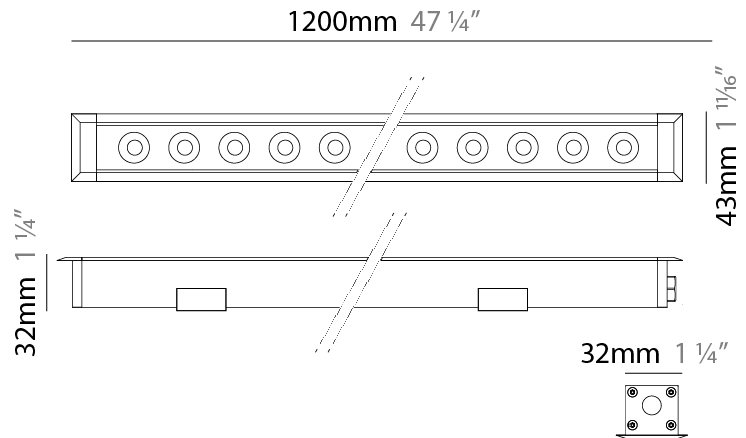

GENERAL

Series: Mini Corniche
Brand: Platek
Division: Exterior
Mounting Type: Recessed
Mounting Location: In-Ground
Subcategory: Walk Over

PHYSICAL

Shape: Rectangle
Length (mm): 1220
Length (in): 48 ¹/₃₂
Width (mm): 43
Width (in): 1 ⁵/₈
Height (mm): 32
Height (in): 1 ¹/₂
Light Distribution: Uplight
Screws: A4 stainless steel
Diffuser: Clear tempered glass
Gasket: Gore-Tex valve to prevent condensation
Fixture Finish: [BLK / WHI / GRY / COR / ANT / BRZ](#)
Fixture Material: Extruded Aluminum

ELECTRICAL

Lamp Type: LED
Input Wattage (W): 24 (Dif) / 26 (Asy) / 46
Total Output Wattage (W): 21 (Dif) / 22 (Asy) / 40
Driver Included: No
Driver Location: Remote
Driver Type: Constant voltage - 120 / 277Vac
Driver Class: Class 2
Input Voltage (V): 120 - 277
Output Voltage (V): 24
Upon Request: (Not included - see components [IP65 or higher enclosure to be supplied by others]) 0-10Vdc dimming / Phase dimming / Non-dimming 120/277Vac

LED

Number of LEDs: 36
Color Temperature (°K): [3000 / 4000](#)
Max. Delivered Lumen (lm): 3000 / 3120
Nominal Lumen (lm): 5040 / 5220
CRI: >80 CRI
Lamp Life (hrs): 60000

OPTICAL

Optic°: [13 / 26 / 40 / ASY / DIF / ELL](#) ; [RGBW 26 / 40 / ELL](#)

RATINGS AND CERTIFICATIONS

Certified By: Certified for North American Standards
IP rating: IP67
IK Rating: IK07
Bug Rating: B0 U5 G0
Upon Request: Higher Maximum Ambient Temperature

PROJECT
TYPE
SPECIFIER
QUANTITY
DATE