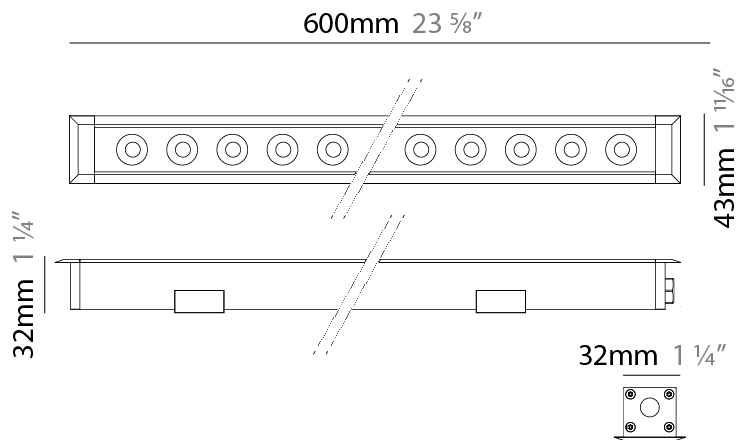

MINI CORNICHE RECESSED

E9I638- _____ - _____
base number   Finish   Lens
                         Options   Options

1. To build a product code in our configurator select the specify button on the base model # product page
2. To build a manual product code on this datasheet choose from the options listed below in blue font and add the suffix to the base model #

GENERAL

Series: Mini Corniche
Brand: Platek
Division: Exterior
Mounting Type: Recessed
Mounting Location: In-Ground
Subcategory: Walk Over

PHYSICAL

Shape: Rectangle
Length (mm): 620
Length (in): 24 7/16
Width (mm): 43
Width (in): 1 11/16
Depth (mm): 32
Depth (in): 1 1/4
Light Distribution: Uplight
Diffuser: Tempered Glass - 5mm / 3/16" thick
Gasket: Gore-Tex valve to prevent condensation
Fixture Finish: BLK / WHI / GRY / COR / ANT / BRZ
Fixture Material: Extruded Aluminum

ELECTRICAL

Lamp Type: LED
Total Output Wattage (W): 23
Dimming: Bluetooth technology or DMX
Control Gear: DMX
Driver Included: No
Driver Location: Remote
Driver Type: Constant Current - Universal
Driver Class: Class 2
Input Voltage (V): 120 - 277
Constant Current (MA): 500

LED

Number of LEDs: 16
Color Temperature (°K): RGBW
CRI: >80 CRI
Lamp Life (hrs): 60000
Special LEDs offerings: RGBW

OPTICAL

Optic°: 28 / 47 / ELL

RATINGS AND CERTIFICATIONS

Certified By: Certified for North American Standards
IP rating: IP67
IK Rating: IK07
Bug Rating: B1 U0 G0
Upon Request: Higher Maximum Ambient Temperature