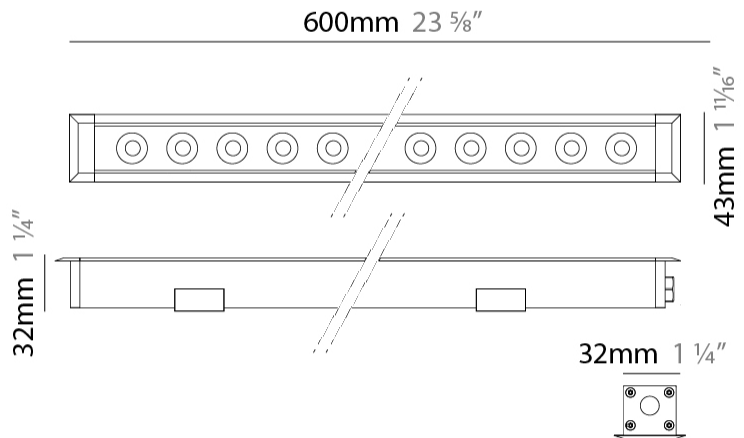

GENERAL

Series: Mini Corniche
Brand: Platek
Division: Exterior
Mounting Type: Recessed
Mounting Location: In-Ground
Subcategory: Walk Over

PHYSICAL

Shape: Rectangle
Length (mm): 620
Length (in): 24 7/16
Width (mm): 43
Width (in): 1 11/16
Depth (mm): 32
Depth (in): 1 1/4
Light Distribution: Uplight
Diffuser: Tempered Glass - 5mm / 3/16" thick
Gasket: Gore-Tex valve to prevent condensation
Fixture Finish: BLK / WHI / GRY / COR / ANT / BRZ
Fixture Material: Extruded Aluminum

ELECTRICAL

Lamp Type: LED
Input Wattage (W): 21 / 11.5 (Dif) / 12.5 (Asy)
Total Output Wattage (W): 18.5 / 10.5 (Dif) / 11 (Asy)
Driver Included: No
Driver Location: Remote
Driver Type: Constant Voltage - 120 / 277Vac
Driver Class: Class 2
Input Voltage (V): 120 - 277
Output Voltage (V): 24
Upon Request: (Not included - see components [IP65 or higher enclosure to be supplied by others]) 0-10Vdc dimming / Phase dimming / Non-dimming 120/277Vac

LED

Number of LEDs: 18
Color Temperature (°K): 3000 / 4000
Max. Delivered Lumen (lm): 340 - 1500 / 350 - 1560
CRI: >80 CRI
Lamp Life (hrs): 60000

OPTICAL

Optic°: 13 / 26 / 40 / ELL / DIF / ASY
Beam Angle: Diffuser - 82

RATINGS AND CERTIFICATIONS

Certified By: Certified for North American Standards
IP rating: IP67
IK Rating: IK07
Bug Rating: B0 U5 G0
Upon Request: Higher Maximum Ambient Temperature